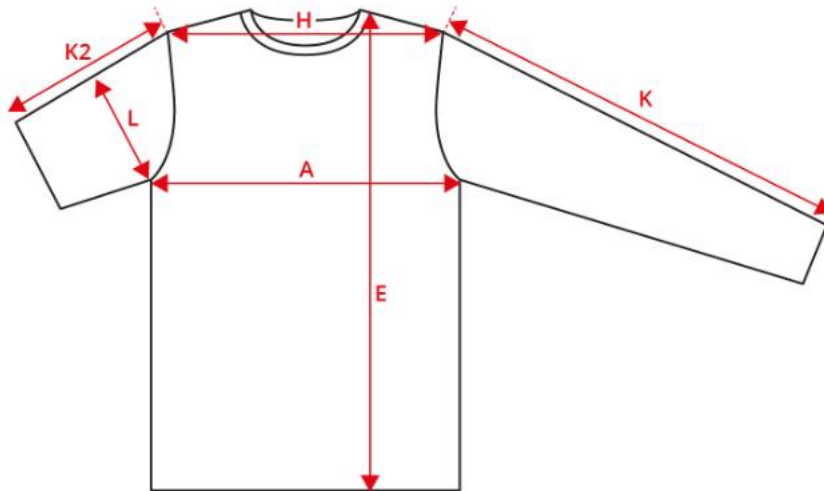

# NO. 40638 CORE zip hoodie | children

Description (measured in cm)	4/6	8/10	12/14
A: ½ Chest width	38.5	43	47.5
E: Front length from high point shoulder	47	54	61
H: Shoulder to shoulder	30	34	38
K: Sleeve length - long	45	51	57
L: ½ upper arm width	15	16.5	18.5

## How to measure

## Tolerance +/- in cm

A	E	H	K	K2	L
1.5	1.5	1.5	1.5	1	1

The measurements in a product measurement chart refer to measurements made directly on the clothing. Lay the garment out flat on an even surface without stretching it. Take the measurements as shown by the arrows and select the size that fits. Use a tape measure for the best results. The tolerances in the measurement chart are based on when the item is received from ID® and not